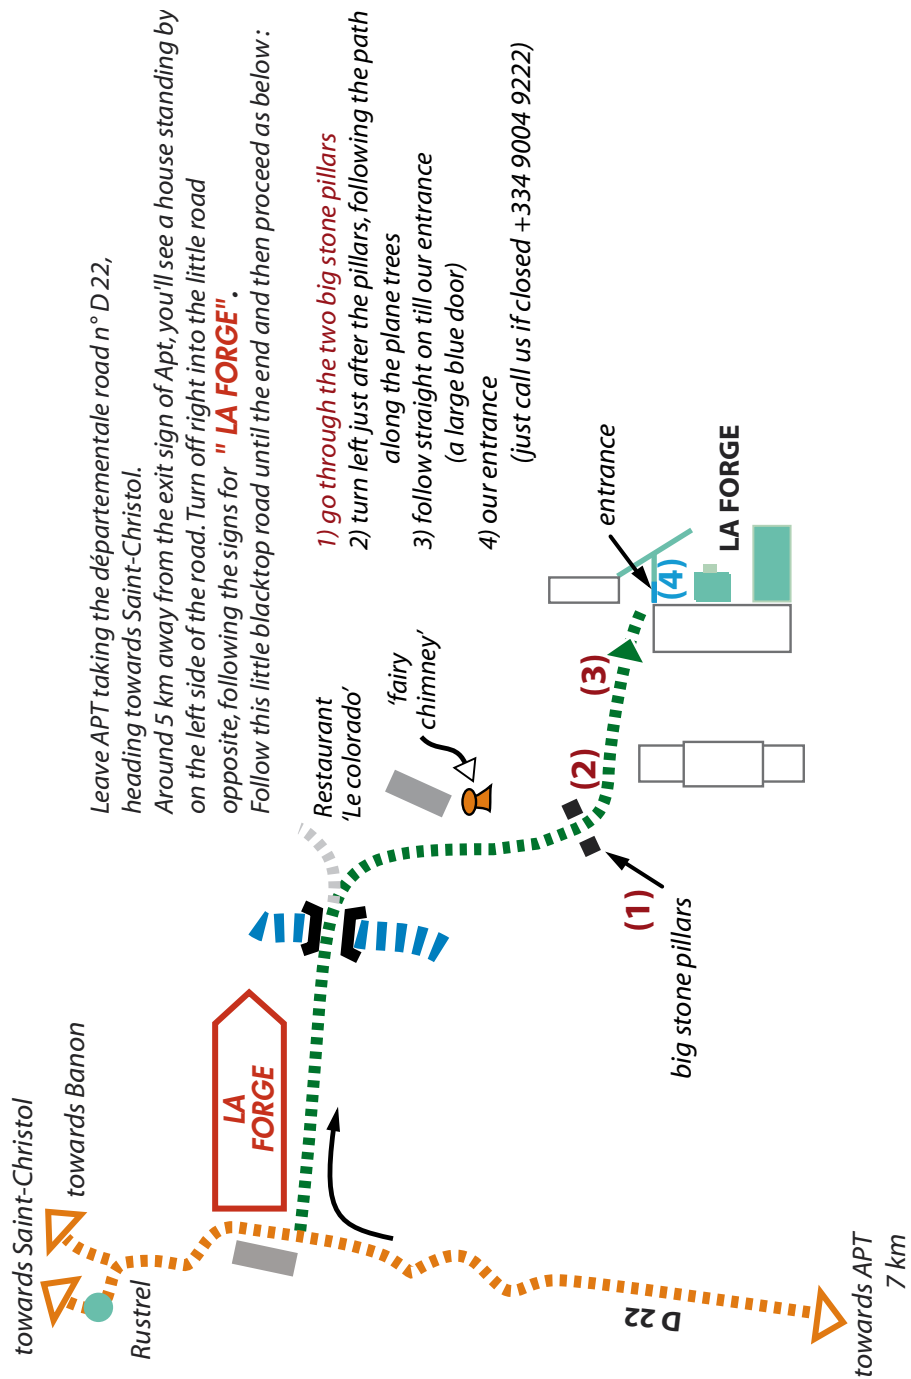

**LA FORGE**  
**NOTRE DAME DES ANGES - 84400 RUSTREL**  
**(+334)04 9004 9222**

**HOW TO FIND US !**

**OUR GPS COORDINATES = NORTH 43,91192° / EAST 5,46768°**

**VERY IMPORTANT !**

**TO PLAN YOUR JOURNEY TO LA FORGE, PLEASE KEEP IN MIND THE FOLLOWING :**

*We don't have a permanent reception ... so we can receive and install you ONLY from 06 PM.*

*... And before 08 PM : let us know if you plan a late arrival !...*

*Note you can leave your luggage in the morning.*

*To find us easily don't forget this map, keep it within reach ... and have a very pleasant road to La Forge !*